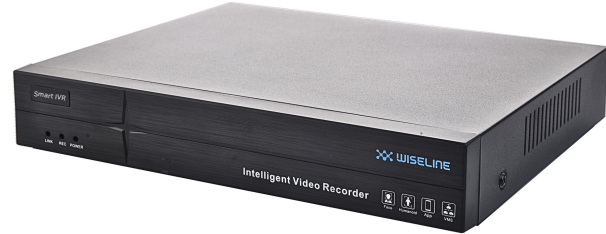

16-Channel 2-SATA 4K Network Video Recorder

WNR-1602K

Features

- > Support IPC front-end intelligent analysis: Target Count, Object Left/Lost, Electronic Fence, Line Crossing, Humanoid Detection.
- > Supports maximum 9ch sub stream synchronous playback.
- > Support H.264/H.265/H.265+.
- > Support ONVIF, High profile S.
- > Support P2P cloud service.
- > Instant playback under preview screen without affecting other channel preview.
- > Supports disk grouping quotas and disk group storage modes.
- > Support channel grouping, preview tour.